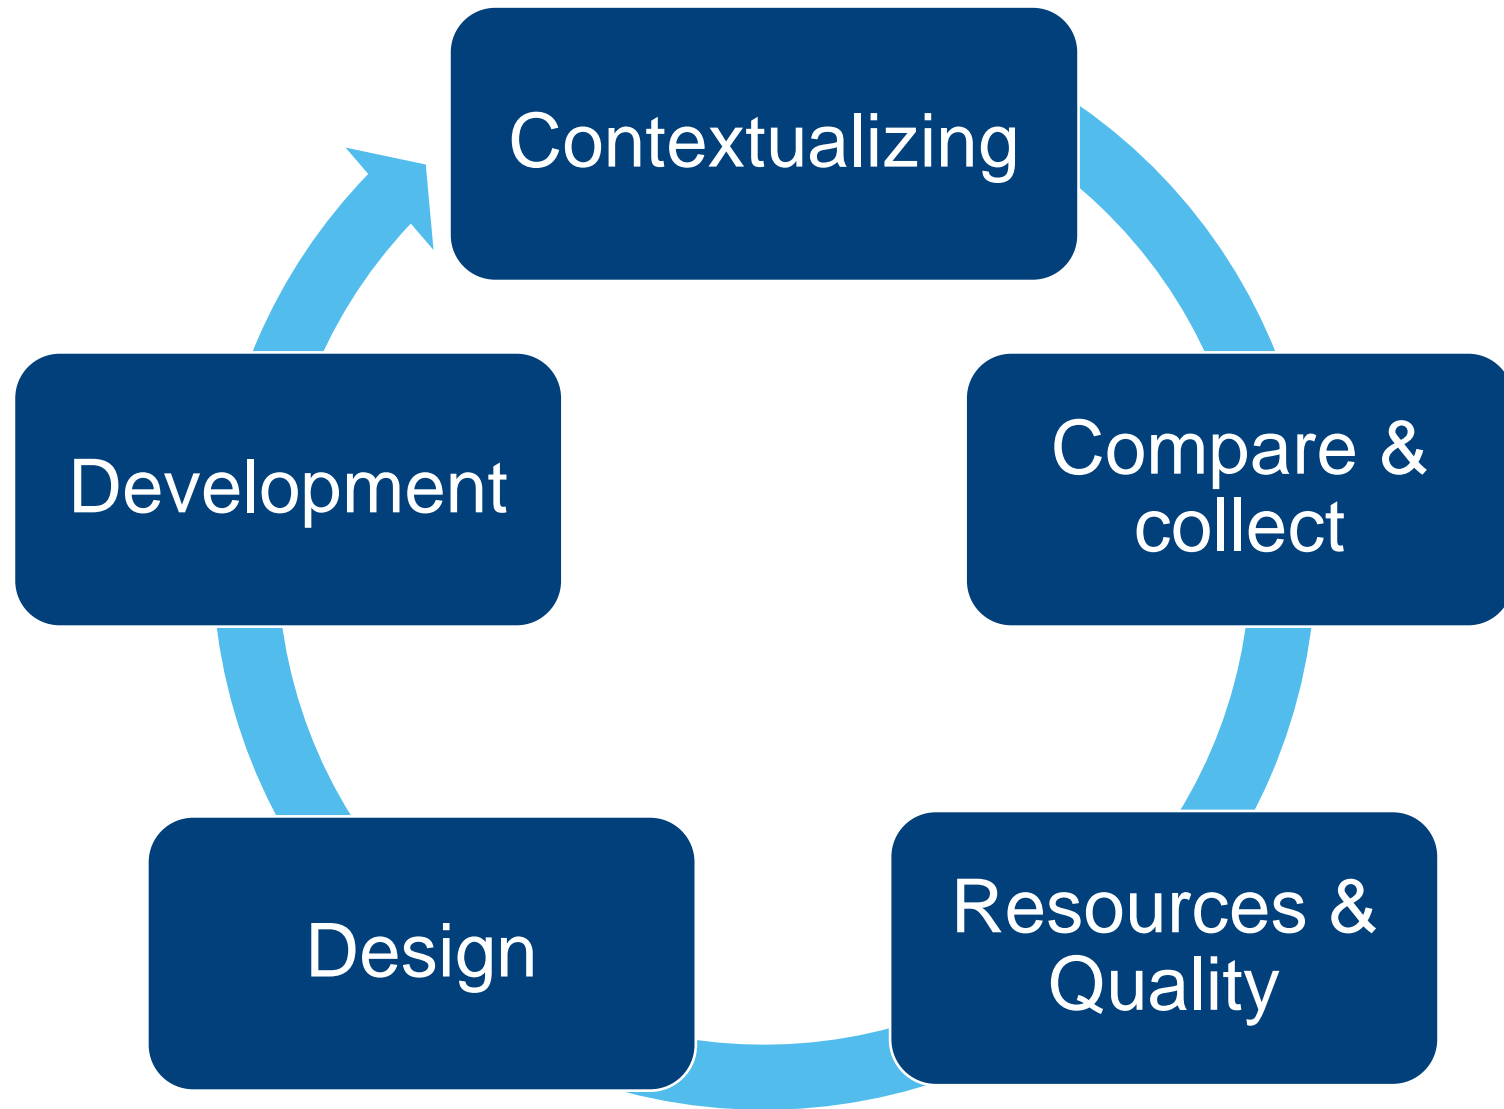

# Handbook

- Concrete scenarios per phase
- Universal
- User = anybody who is in charge of course development
- 2h per phase (except for development)
- (extent of) co-creation to be determined by user per phase

# Workbook

- Based on intermediate products
- Fill-in pages to keep track of your progress
- Premade fold-down menus, checklists & structures for every phase